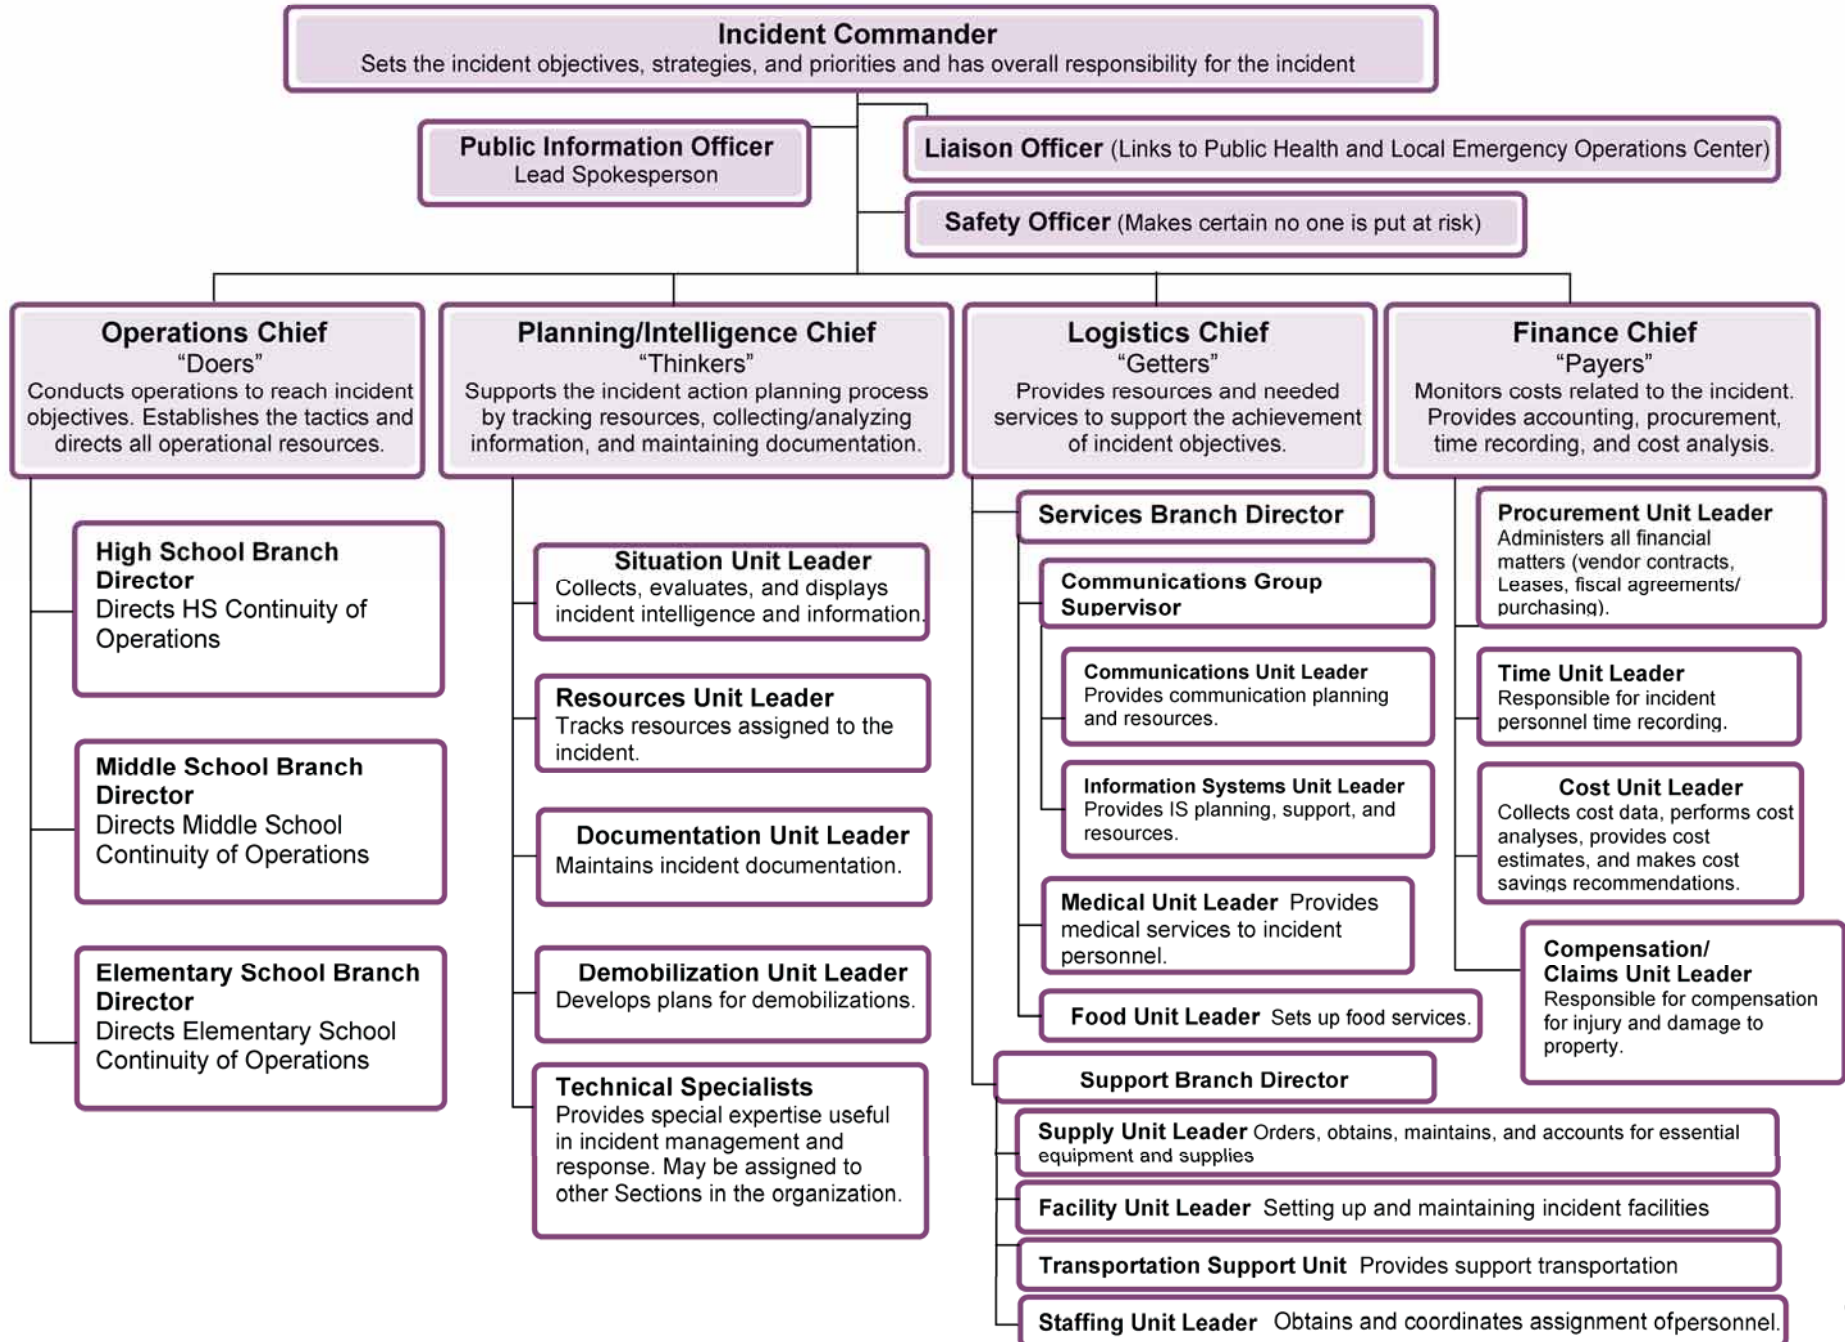

Sample District Level Incident Command System Organization for Continuity of Operations during School

Sample Blank District Level Incident Command System Organization for Continuity of Operations during School Closure with Space to Fill-in Key Personnel and Backup